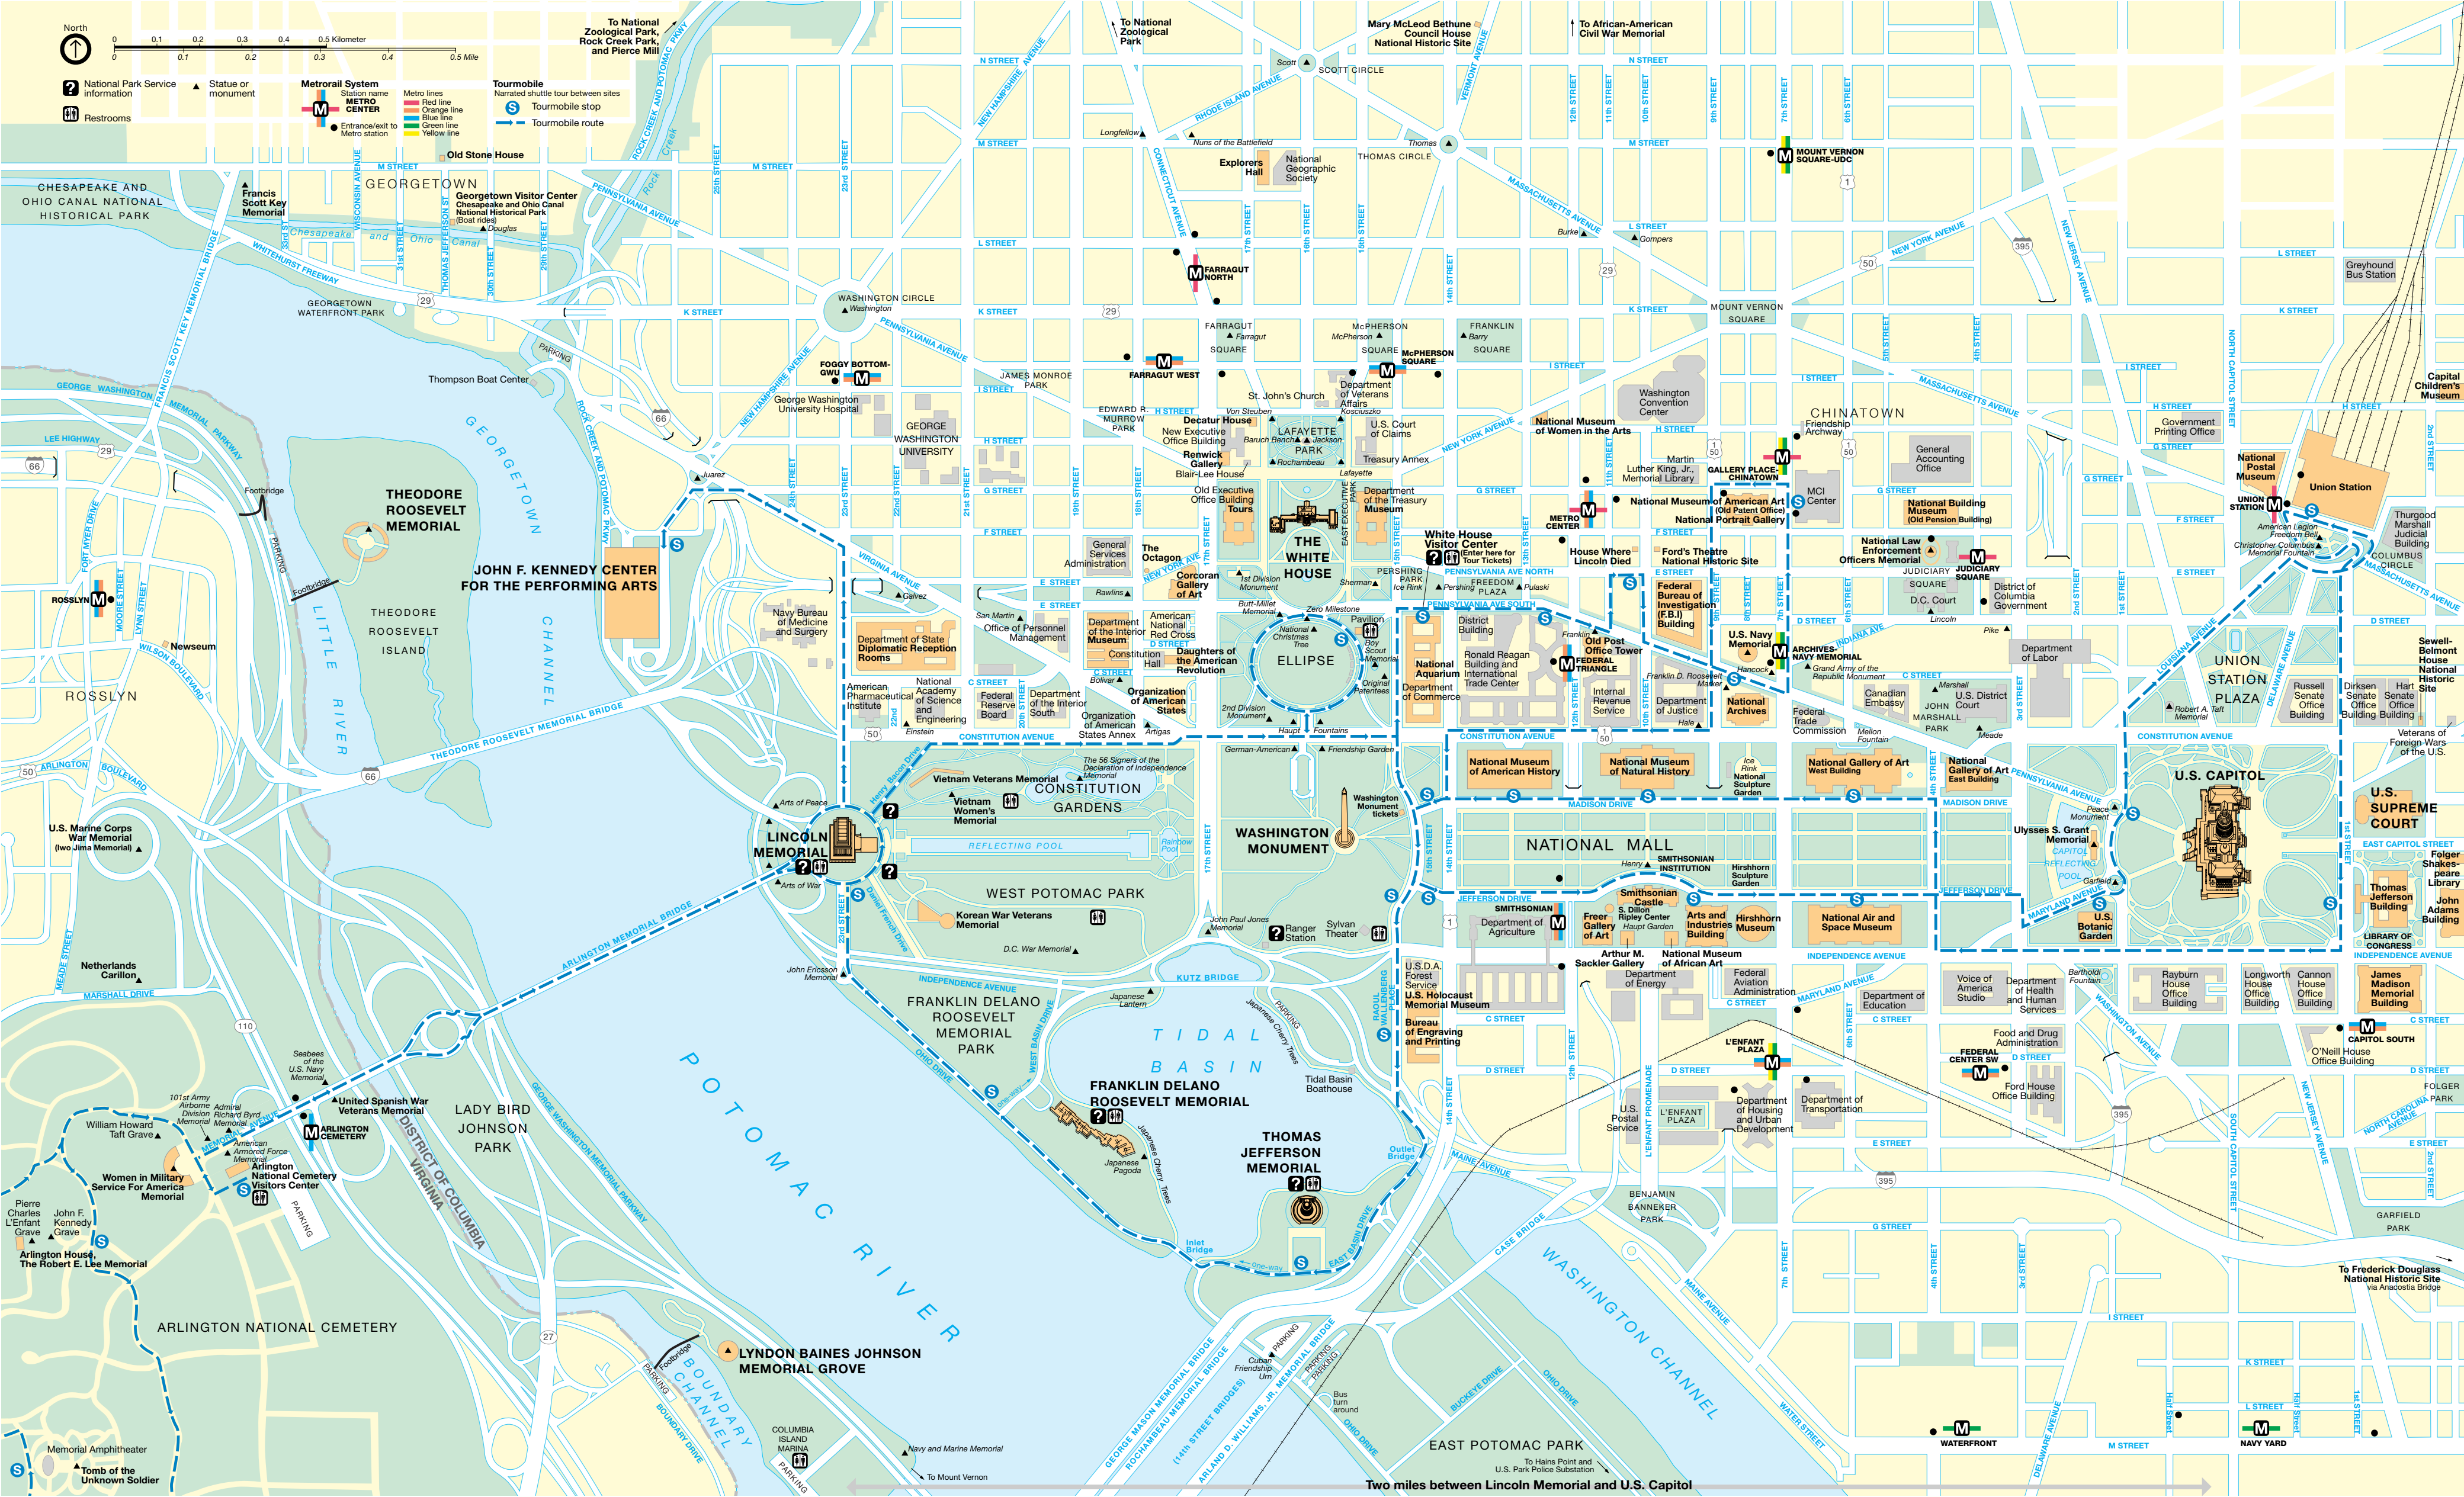

North

0 0.1 0.2 0.3 0.4 0.5 Kilometer
0 0.1 0.2 0.3 0.4 0.5 Mile

National Park Service Information

Restrooms

Statue or monument

Metro rail System

Station name

METRO CENTER

Entrance/exit to Metro station

Metro lines

Red line

Orange line

Blue line

Green line

Yellow line

Tourmobile

Narrated shuttle tour between sites

Tourmobile stop

Tourmobile route

Two miles between Lincoln Memorial and U.S. Capitol